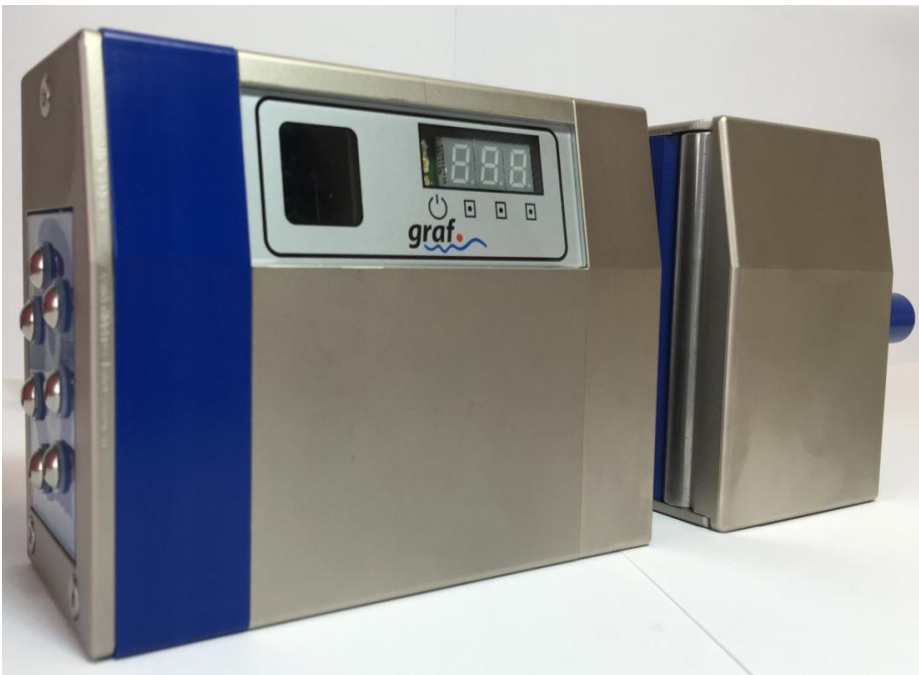

SPARE PART LIST

Single Lub 2 Application System

Graf Chemicals GmbH
Prof.-Max-Lange-Platz 4
83646 Bad Tölz – Germany

Phone: +49 (0) 8041 79285-16
frank.engelbrecht@graf-chemicals.com
www.graf-chemicals.com